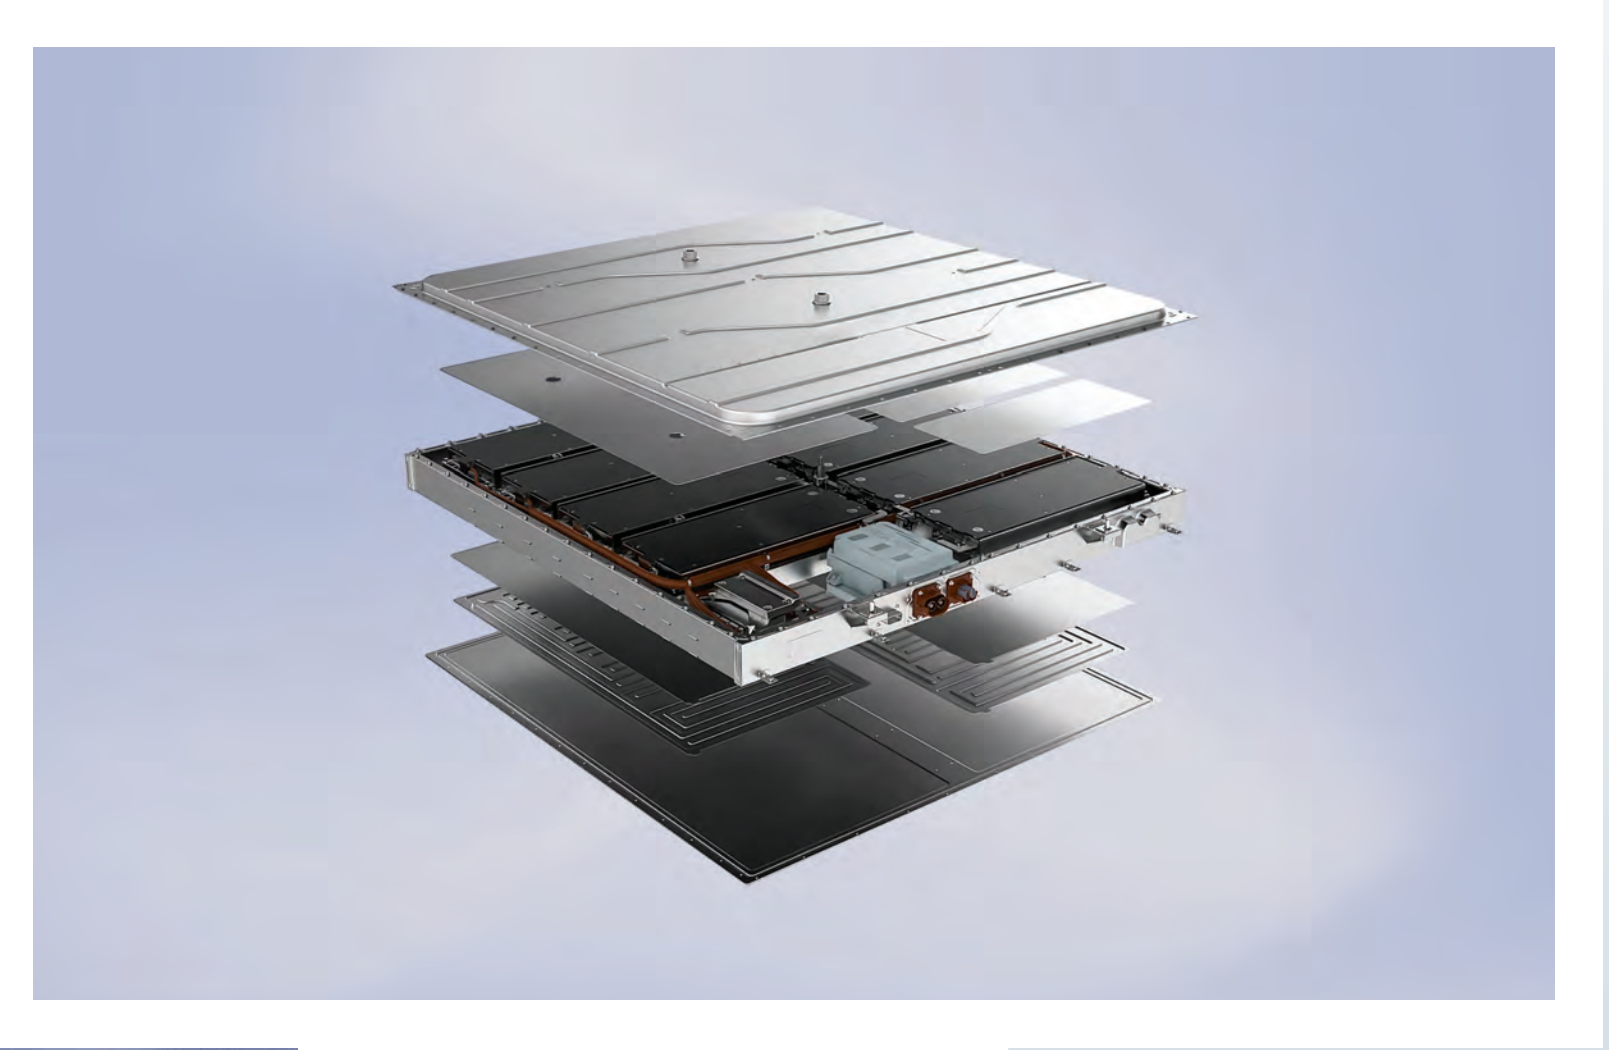

Feel the power of rear-wheel drive as you launch from standstill to 100 km/h in just 6.29 seconds, with AR-HUD navigation and ADAS L2 advanced driving aids guiding you swiftly on every journey. Drive not just to destinations, but towards the future of exhilaration.

THRILLS IN EVERY DRIVE

For Reference only, Changan Automobile reserves the right to change models, specifications, configurations, and body colors at any time without notice. This brochure is based on Thai version products, for other markets product specification is subject to official release by local Changan authority.