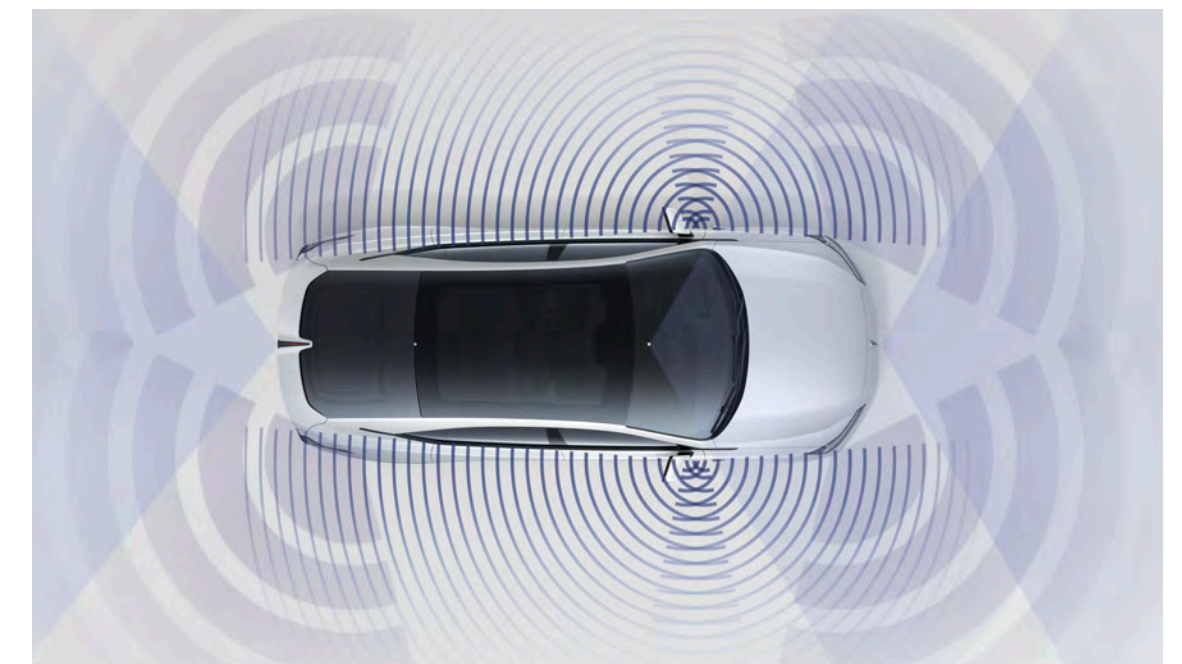

INTERIOR

The exceptional spacious cabin allows for new found experiences along with boundless driving experience

CUTTING EDGE DESIGN

ULTIMATE
COMFORT
MEETS
SMART-TECH

Experience acoustic perfection with a bespoke 14-speaker sound system, crowned with an exclusive headrest speaker for the driver, setting the stage for an entrancing audio voyage.

The cabin is a sanctuary of refinement, featuring a 14.6-inch sunflower touchscreen and a luxurious 12-way power leather driver's seat, designed for sensory indulgence.

For Reference only, Changan Automobile reserves the right to change models, specifications, configurations, and body colors at any time without notice. This brochure is based on Thai version products, for other markets product specification is subject to official release by local Changan authority.

Feel the power of rear-wheel drive as you launch from standstill to 100 km/h in just 6.29 seconds, with AR-HUD navigation and ADAS L2 advanced driving aids guiding you swiftly on every journey. Drive not just to destinations, but towards the future of exhilaration.