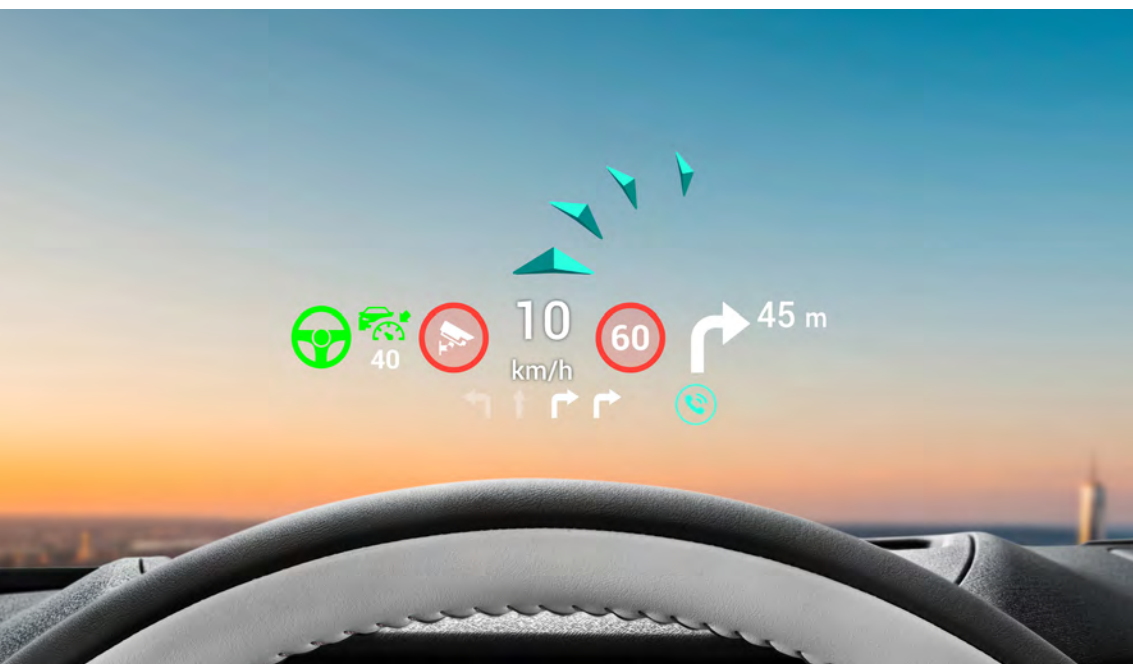

INTERIOR

The exceptional spacious cabin allows for new found experiences along with boundless driving experience

CUTTING EDGE DESIGN

ULTIMATE
COMFORT
MEETS
SMART-TECH

Experience acoustic perfection with a bespoke 14-speaker sound system, crowned with an exclusive headrest speaker for the driver, setting the stage for an entrancing audio voyage.

The cabin is a sanctuary of refinement, featuring a 14.6-inch sunflower touchscreen and a luxurious 12-way power leather driver's seat, designed for sensory indulgence.

For Reference only, Changan Automobile reserves the right to change models, specifications, configurations, and body colors at any time without notice. This brochure is based on Thai version products, for other markets product specification is subject to official release by local Changan authority.

Feel the power of rear-wheel drive as you launch from standstill to 100 km/h in just 6.29 seconds, with AR-HUD navigation and ADAS L2 advanced driving aids guiding you swiftly on every journey. Drive not just to destinations, but towards the future of exhilaration.