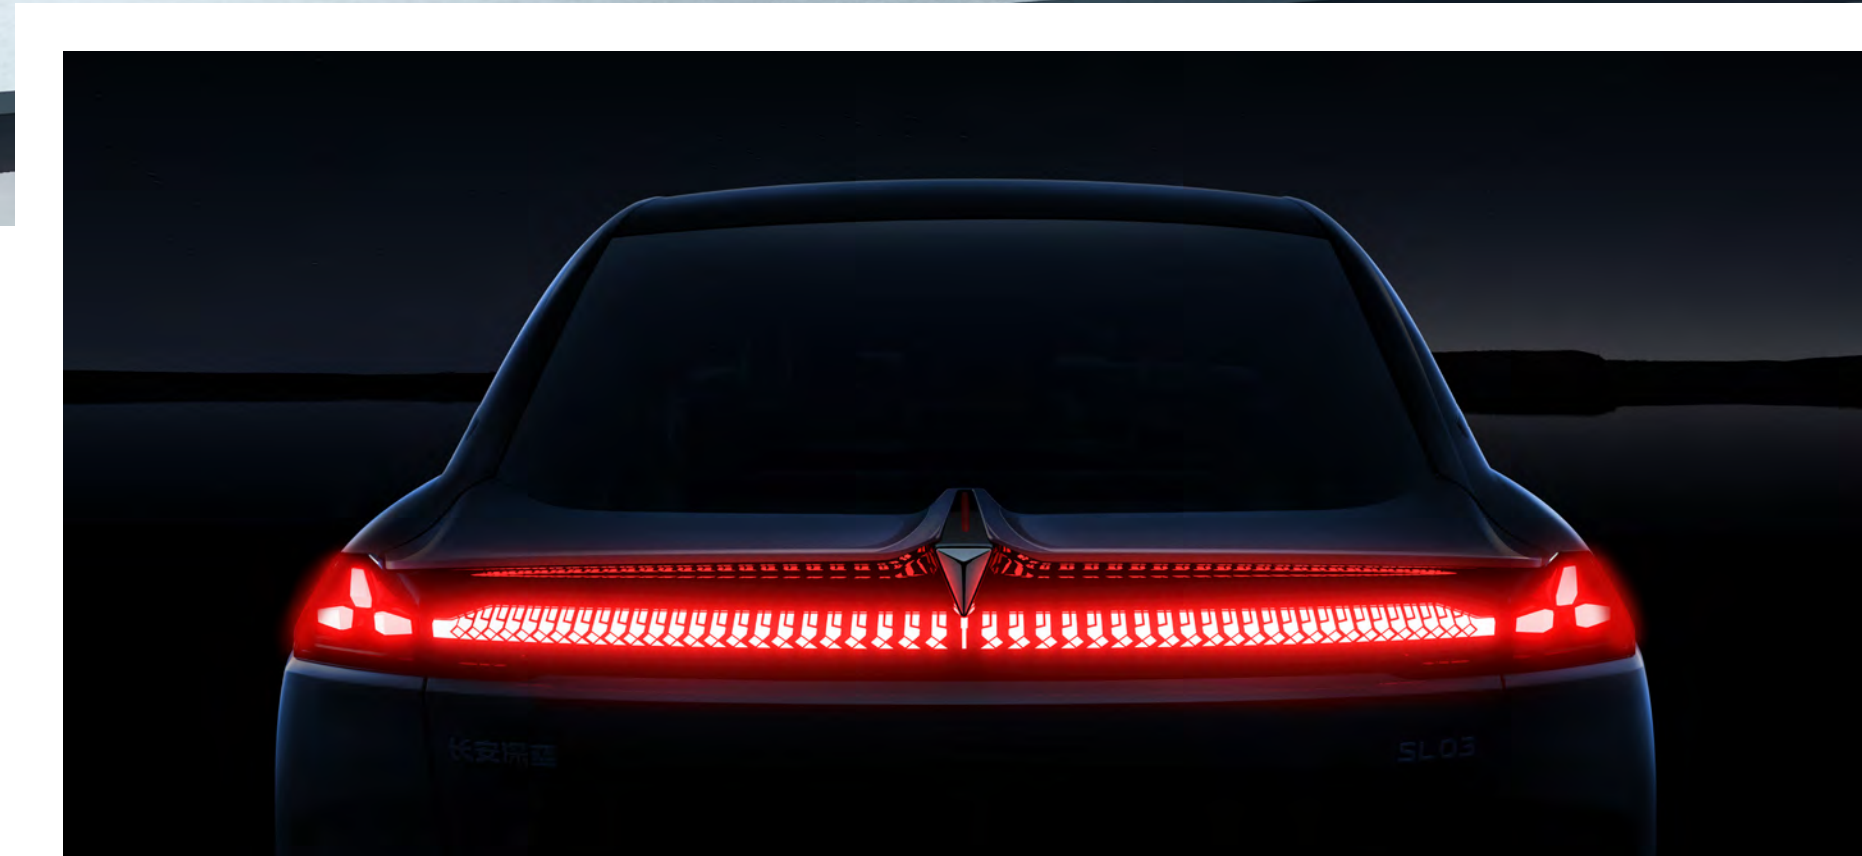

Seating Capacity **5**

EXTERIOR COLOR

INTERIOR COLOR

L07

TOUCH THE FUTURE

WWW.DEEPAL.COM.PK

E X T E R I O R

The frameless doors with hidden electric door handles make for unique and effortless driving

Dive into the thrill of innovation with our cutting-edge premium electric coupe—designed for the thrill of the drive.

With its dynamic fastback silhouette, 19-inch sport wheels and signature LED taillight—where motion meets style, every curve breathes speed and beauty.