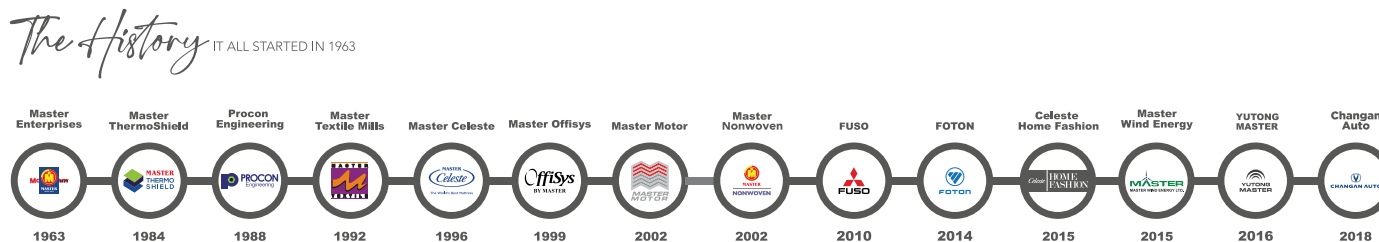

Changan Automobile's Product Test and Verification System: CA-TVS with more than 4 million km in test mileage, each new model is to undergo 10,000 tests in 16 areas, including environment, strength, safety, etc. Changan is committed to provide its customers with a safe and enjoyable ride. All Changan vehicles undergo extensive multiple trials for vehicle quality, extreme temperature ranges from -50°C to +50°C, performance and safety testing, making the vehicle rank the highest points by C-NCAP. Most recently, Changan became the first automaker in the industry to exceed US Standards by passing 55 km/h double roll-over test.

About Master Group

Over the last 59 years, the Group has diversified from bedding into textile, chemical, automotive engineering, power, retail and furniture sectors. We, at Master Group, strive for progress and prosperity of Pakistan through leadership in industrialization, innovation and corporate social responsibility.

Changan Automobile has entered into a joint venture with Master Group; established in 2018, Master Changan Motors Limited, has committed an investment of USD 136 million and promises to bring futuristic vehicles within the reach of Pakistan.

Changan has entered Pakistan to start an automotive disruption and the latest uprising is for SUV lovers of the nation.