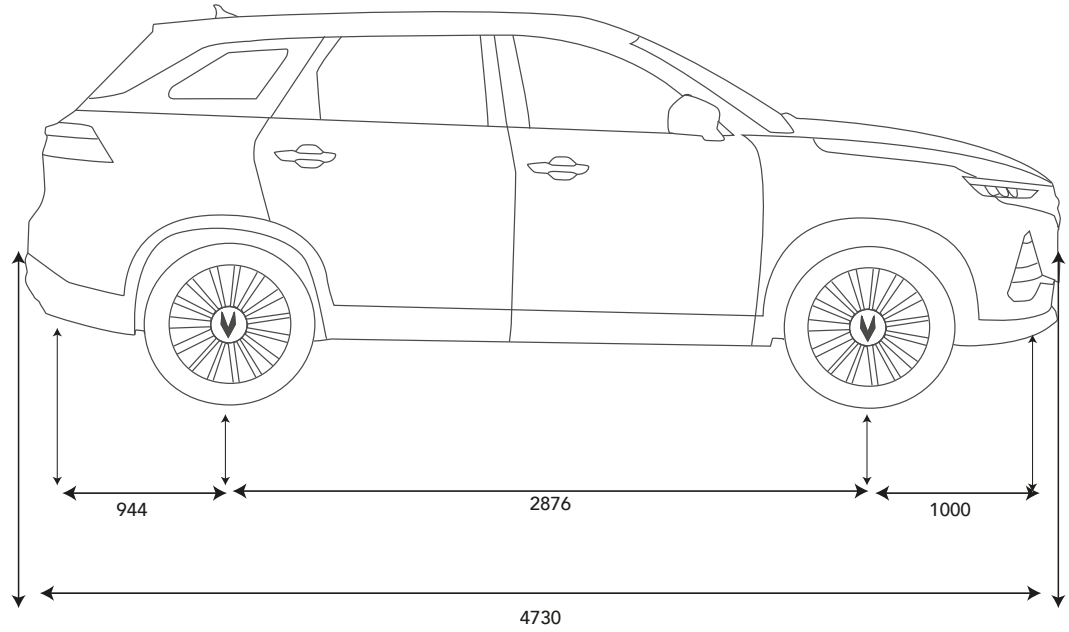

The perfect fit, which looks good and is easy to clean, and protects the luggage carpet.

Tissue Box

Smartly designed to carry and be placed on the dashboard at any angle as per your convenience.

Vehicle Specifications