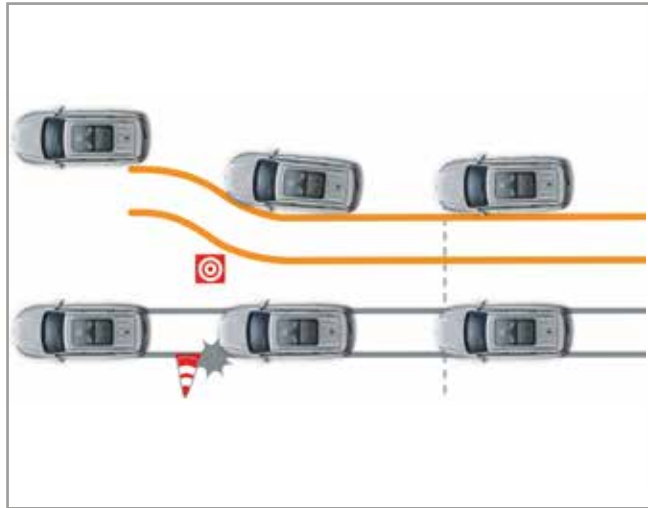

Antilock Brakes with Brake Assist

Enhanced ABS module prevents the wheels from locking up during braking, thereby, maintaining tractive contact with the road surface and helping the driver maintain more control over the vehicle.