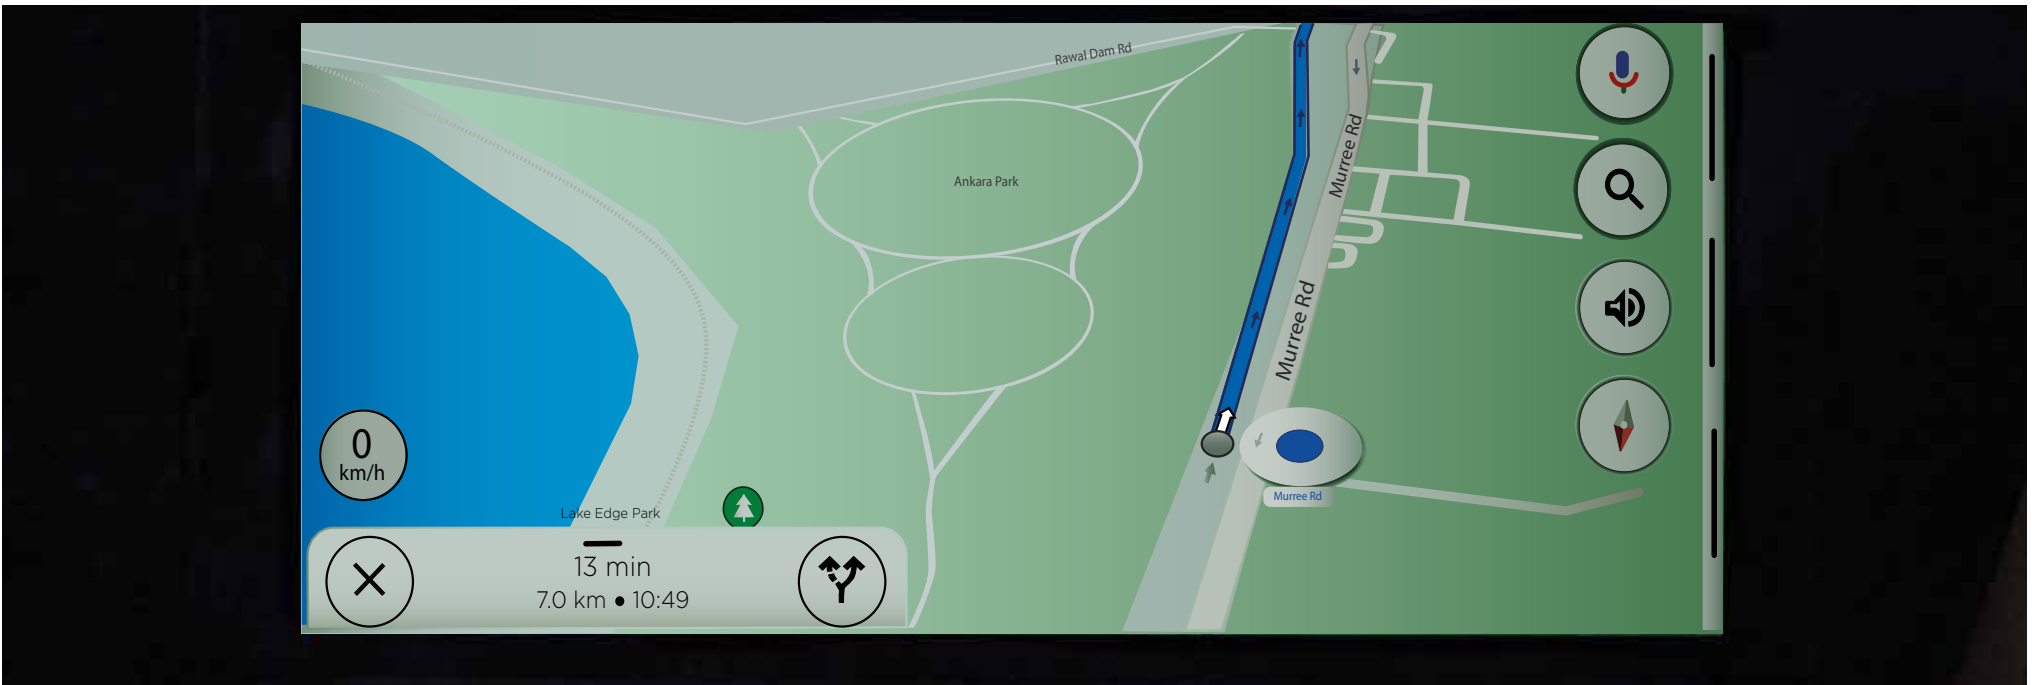

Digital LED Meter Cluster

A centered and focused 7-inch display on which appears pin-sharp, high-contrast graphics. Brilliant by design, innovative beyond compare, this display shows:

- Fuel efficiency monitoring
- Tyre health information
- Car distance monitoring
- Smart driving control

In Touch with Your World

The integrated dual 10.25-inch high-definition HMI touch screen delivers an interface surrounded by exquisite piano black. Powered by CarAuto, the HMI is equipped with hands-free calling, phone mirroring for Android and IOS phones, navigation, music streaming, and more. The Changan Oshan X7 intelligently allows the users to personalize the vehicle as per their preference.